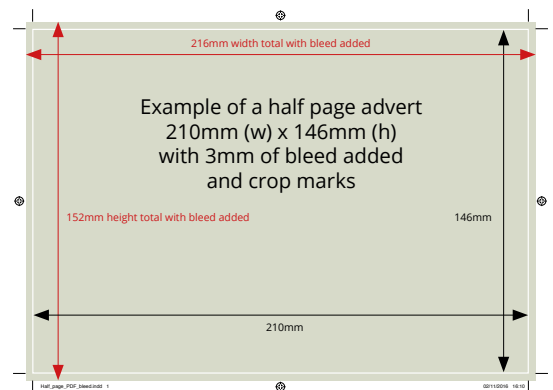

ARTWORK SPECIFICATIONS

Front cover advert

210mm (w) x 35mm (h) trim size
with 3mm bleed

Full page advert with bleed

210mm (w) x 297mm (h)
with 3mm bleed added -
total 216mm (w) x 303mm (h)

Full page advert with white border

190mm (w) x 278mm (h)

Double page advert with bleed

420mm (w) x 297mm (h)
with 3mm bleed
426mm (w) x 303mm (h)

Half page advert with bleed

210mm (w) x 146mm (h)
with 3mm bleed added -
total 216mm (w) x 152mm (h)

Half page advert with white border

190mm (w) x 132mm (h)

Double half page advert with bleed

420mm (w) x 146mm (h)
with 3mm bleed
426mm (w) x 152mm (h)

Quarter page advert

92mm (w) x 132mm (h)

ARTWORK REQUIREMENTS