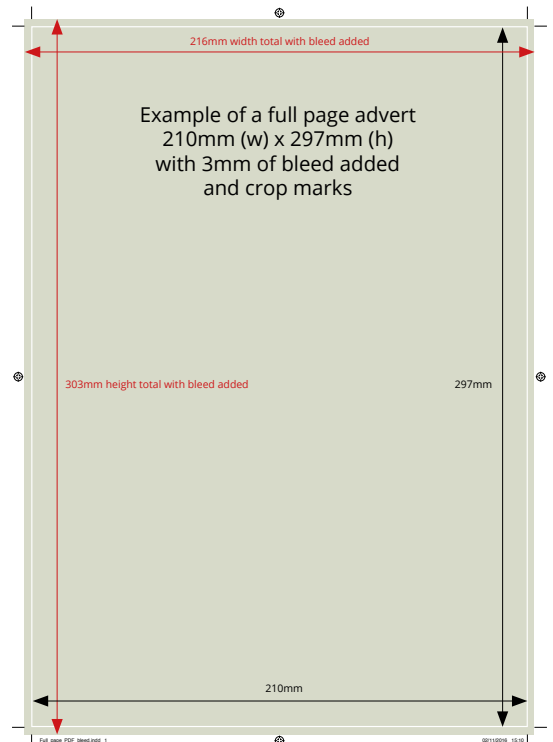

ARTWORK SPECIFICATIONS

Front cover advert

210mm (w) x 35mm (h) trim size
with 3mm bleed

Full page advert with bleed

210mm (w) x 297mm (h)
with 3mm bleed added -
total 216mm (w) x 303mm (h)

Full page advert with white border

190mm (w) x 278mm (h)

Double page advert with bleed

420mm (w) x 297mm (h)
with 3mm bleed
426mm (w) x 303mm (h)

Half page advert with bleed

210mm (w) x 146mm (h)
with 3mm bleed added -
total 216mm (w) x 152mm (h)

Half page advert with white border

190mm (w) x 132mm (h)

Double half page advert with bleed

420mm (w) x 146mm (h)
with 3mm bleed
426mm (w) x 152mm (h)

Quarter page advert

92mm (w) x 132mm (h)

ARTWORK REQUIREMENTS